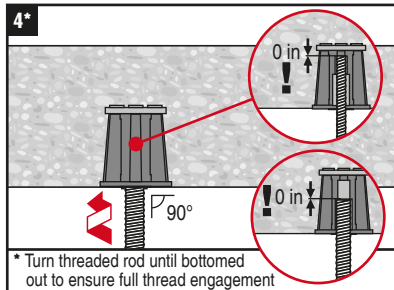

* Turn threaded rod until bottomed out to ensure full thread engagement