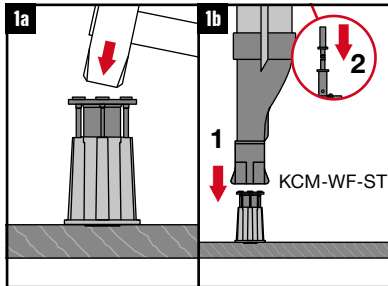

KCM-WF 3/8" + 1/2" + 5/8"

2194797-10.2024

100

KWIK CAST
KCM-WF 3/8" + 1/2" + 5/8"
RED-RED
#2193274

Info | Shop

qr.hilti.com/2193274

Batch Tracking
Information

Made in Taiwan
Hilti = trademark of Hilti Corp., Schaun, LI

* Turn threaded rod until bottomed out to ensure full thread engagement